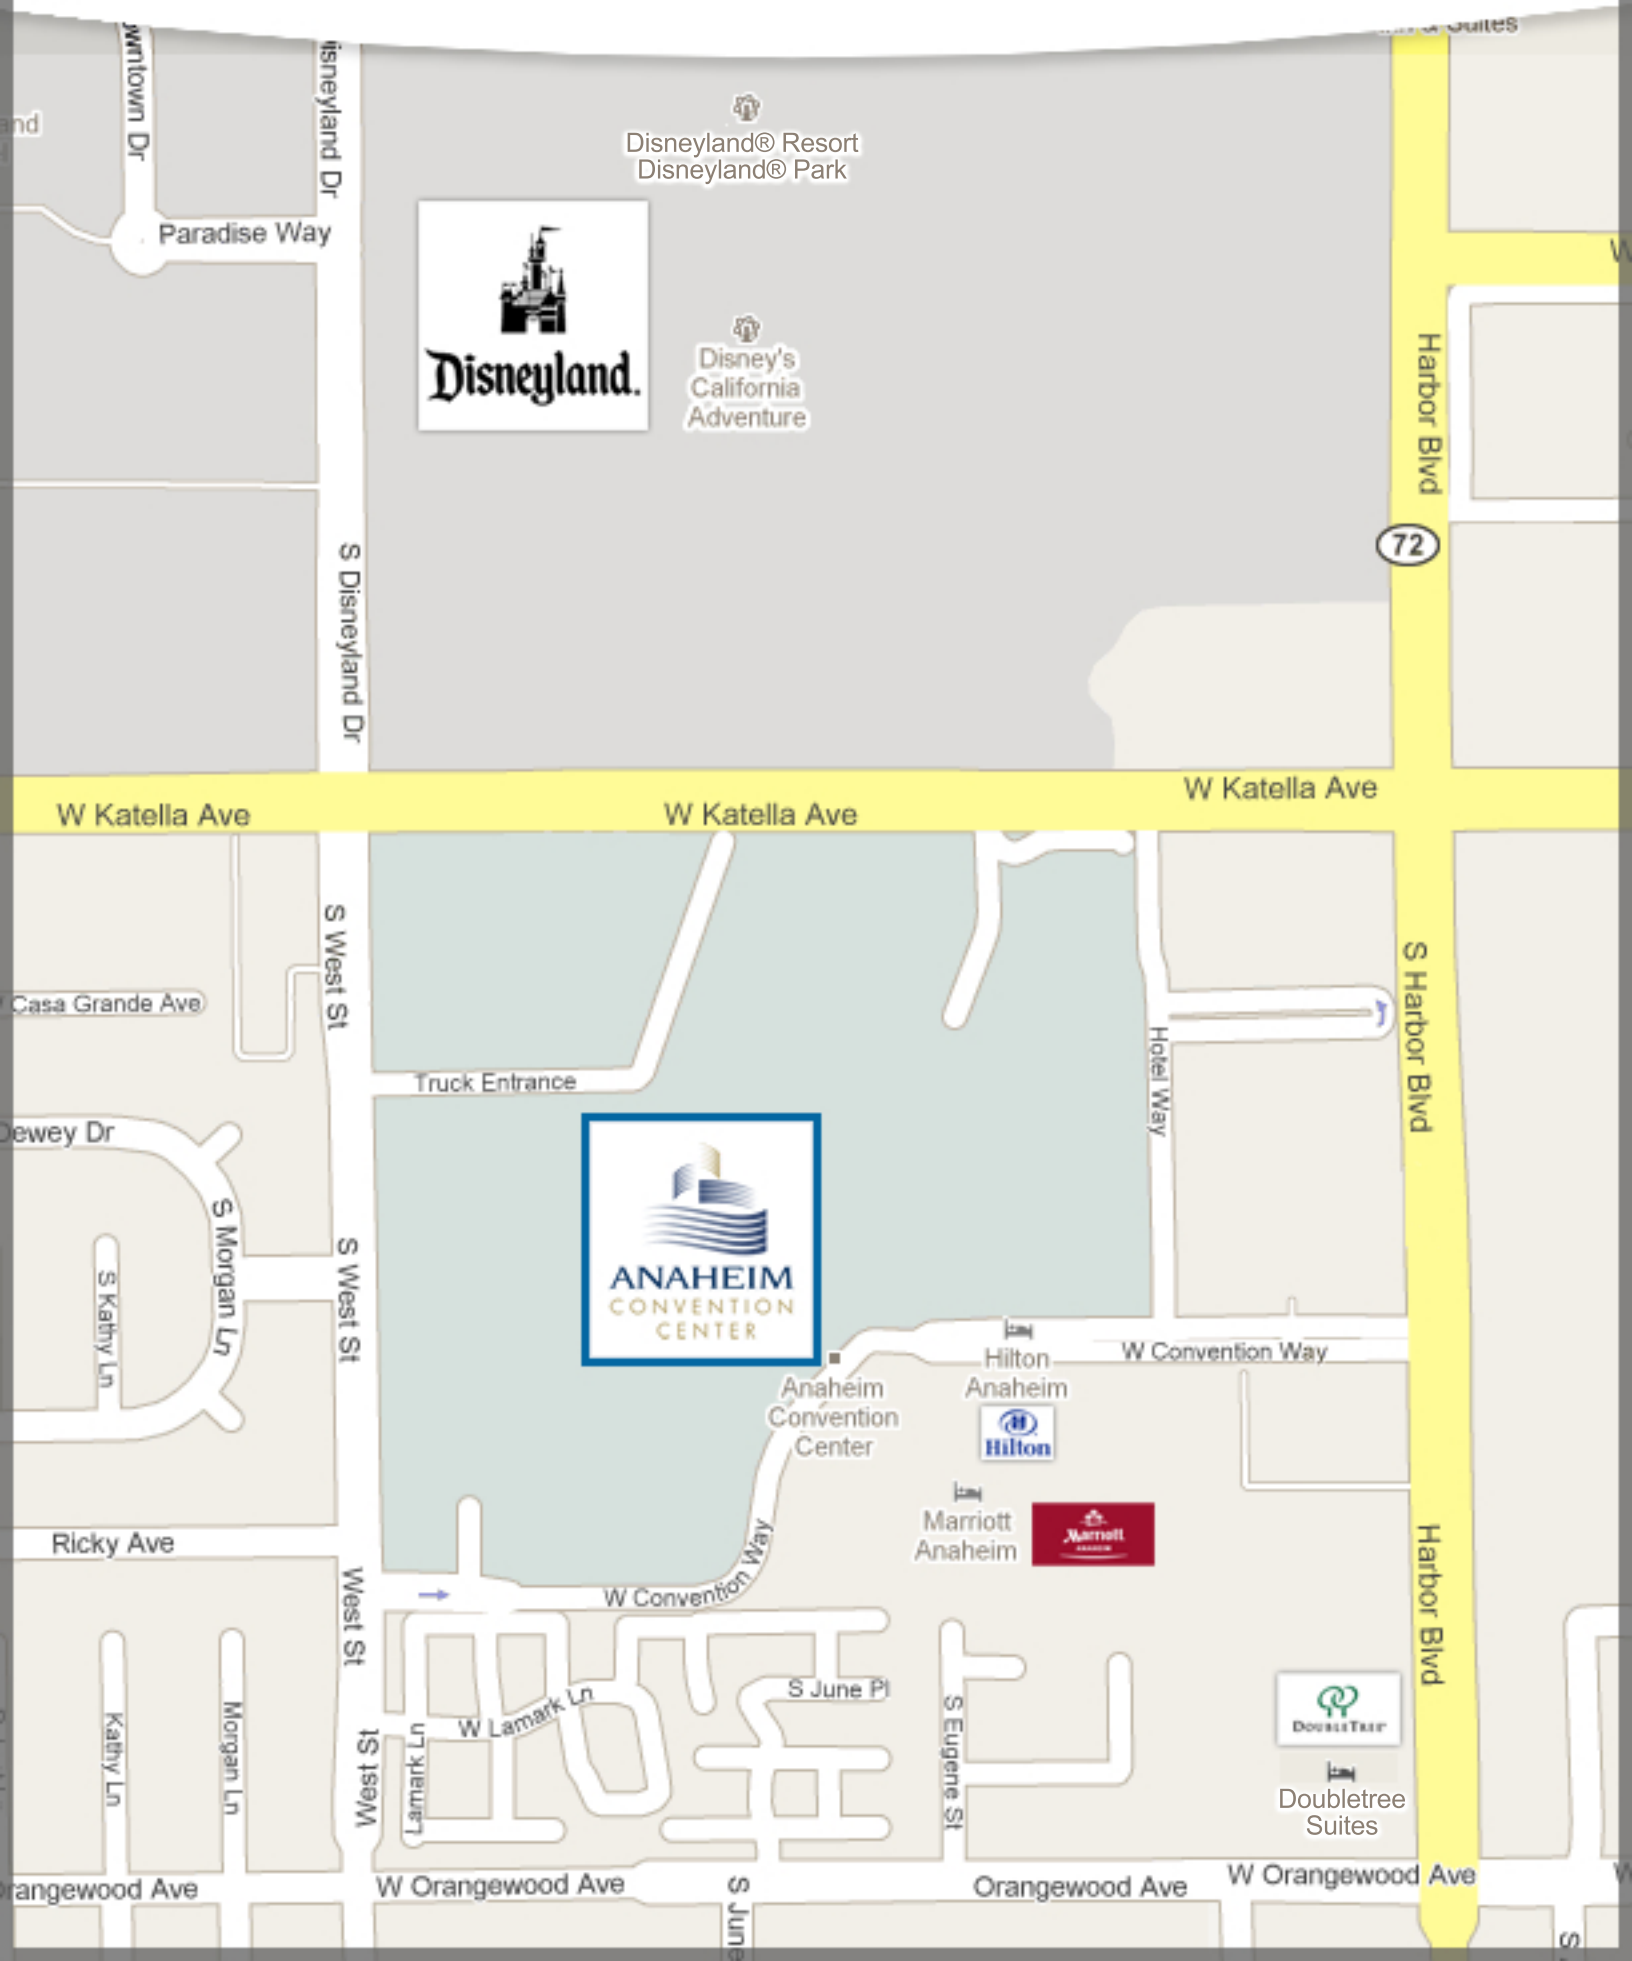

# MAP OF ANAHEIM

Disneyland® Resort  
Disneyland® Park

Disney's  
California  
Adventure

72

W Katella Ave

W Katella Ave

W Katella Ave

Truck Entrance

Hotel Way

Anaheim  
Convention  
Center

Marriott  
Anaheim

Doubletree  
Suites

Ricky Ave

W Convention Way

W Convention Way

S June Pl

W Orangewood Ave

Orangewood Ave

W Orangewood Ave